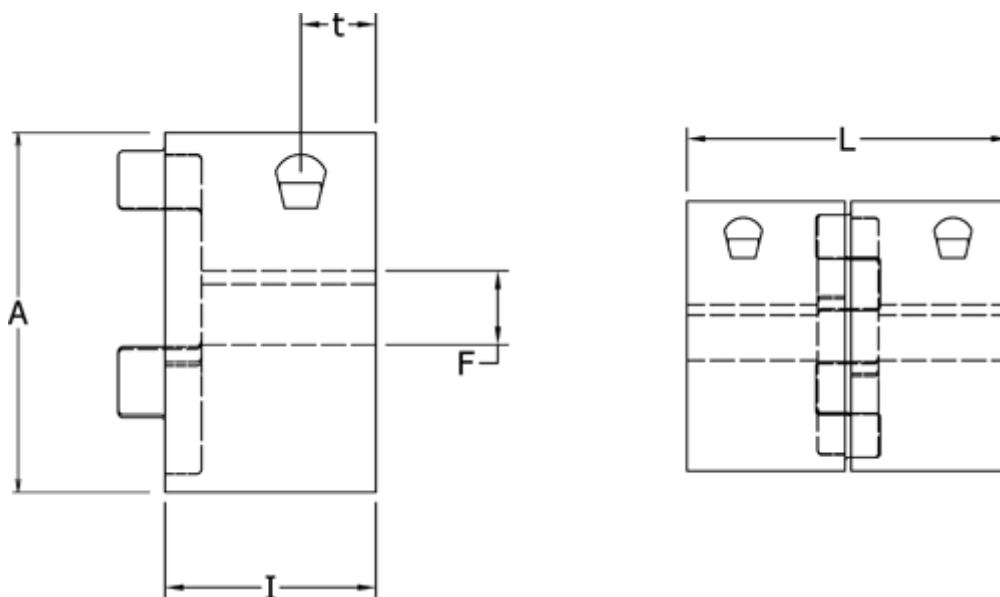

Article number: 3335019M020

Description: Clamping Hub Klonex ES 24/28
ALU Aluminium, Bore 20H7 mm

Measures

A = 40
F = 20
I = 25
L = 66
t = 12.0